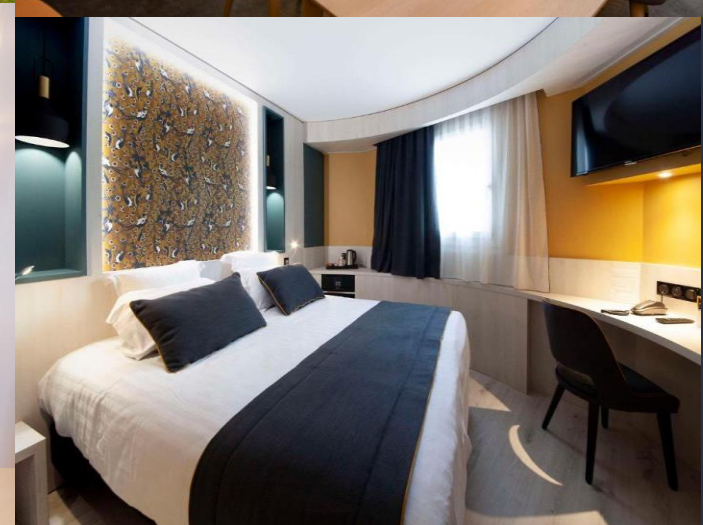

7. Original Boutique, Marmotel ***

HOTEL DETAILS

Check in : 2pm
Check out : 11am

Breakfast at the hotel

Services : Wifi / Laundry / Restaurant & Bar / Meeting room / Fitness center / Parking

Distance to venue : 1,7km – 20 min by foot - A tram line located directly opposite the hotel provides direct access to the swimming pool in approximately 10 minutes.

Room size : 16 à 25 m² - single, double, twin, triple or quadruple

Equipments : TV / Desk / Bathroom / Air conditioning

RATES

	Stocks	Prices
Single	25	88€ / night
Twin	46	105 € / night
Triple	10	140€ / night
Quadruple	12	190 € / night

*Breakfast and all taxes are included