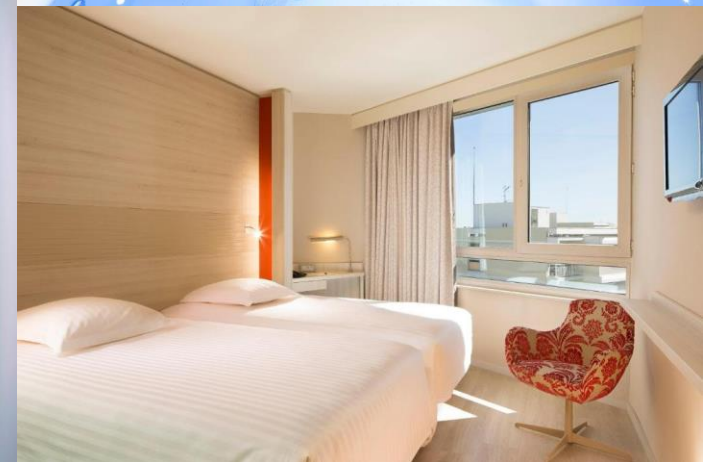

2. Océania Hôtel *****

HOTEL DETAILS

Check in : 2pm
Check out : 12am

Breakfast at the hotel

Services : Wifi / Laundry / Restaurant & Bar / Meeting room / Fitness & Spa center

Distance to venue : 300 m – 2 min by foot

Room size : 16 à 25 m² - single, double or twin

Equipments : TV / Desk / Bathroom / Air conditioning / Coffee machine

RATES

	Stocks	Prices
Single	30	116€ / night
Twin	20	150€ / night

*Breakfast and all taxes are included