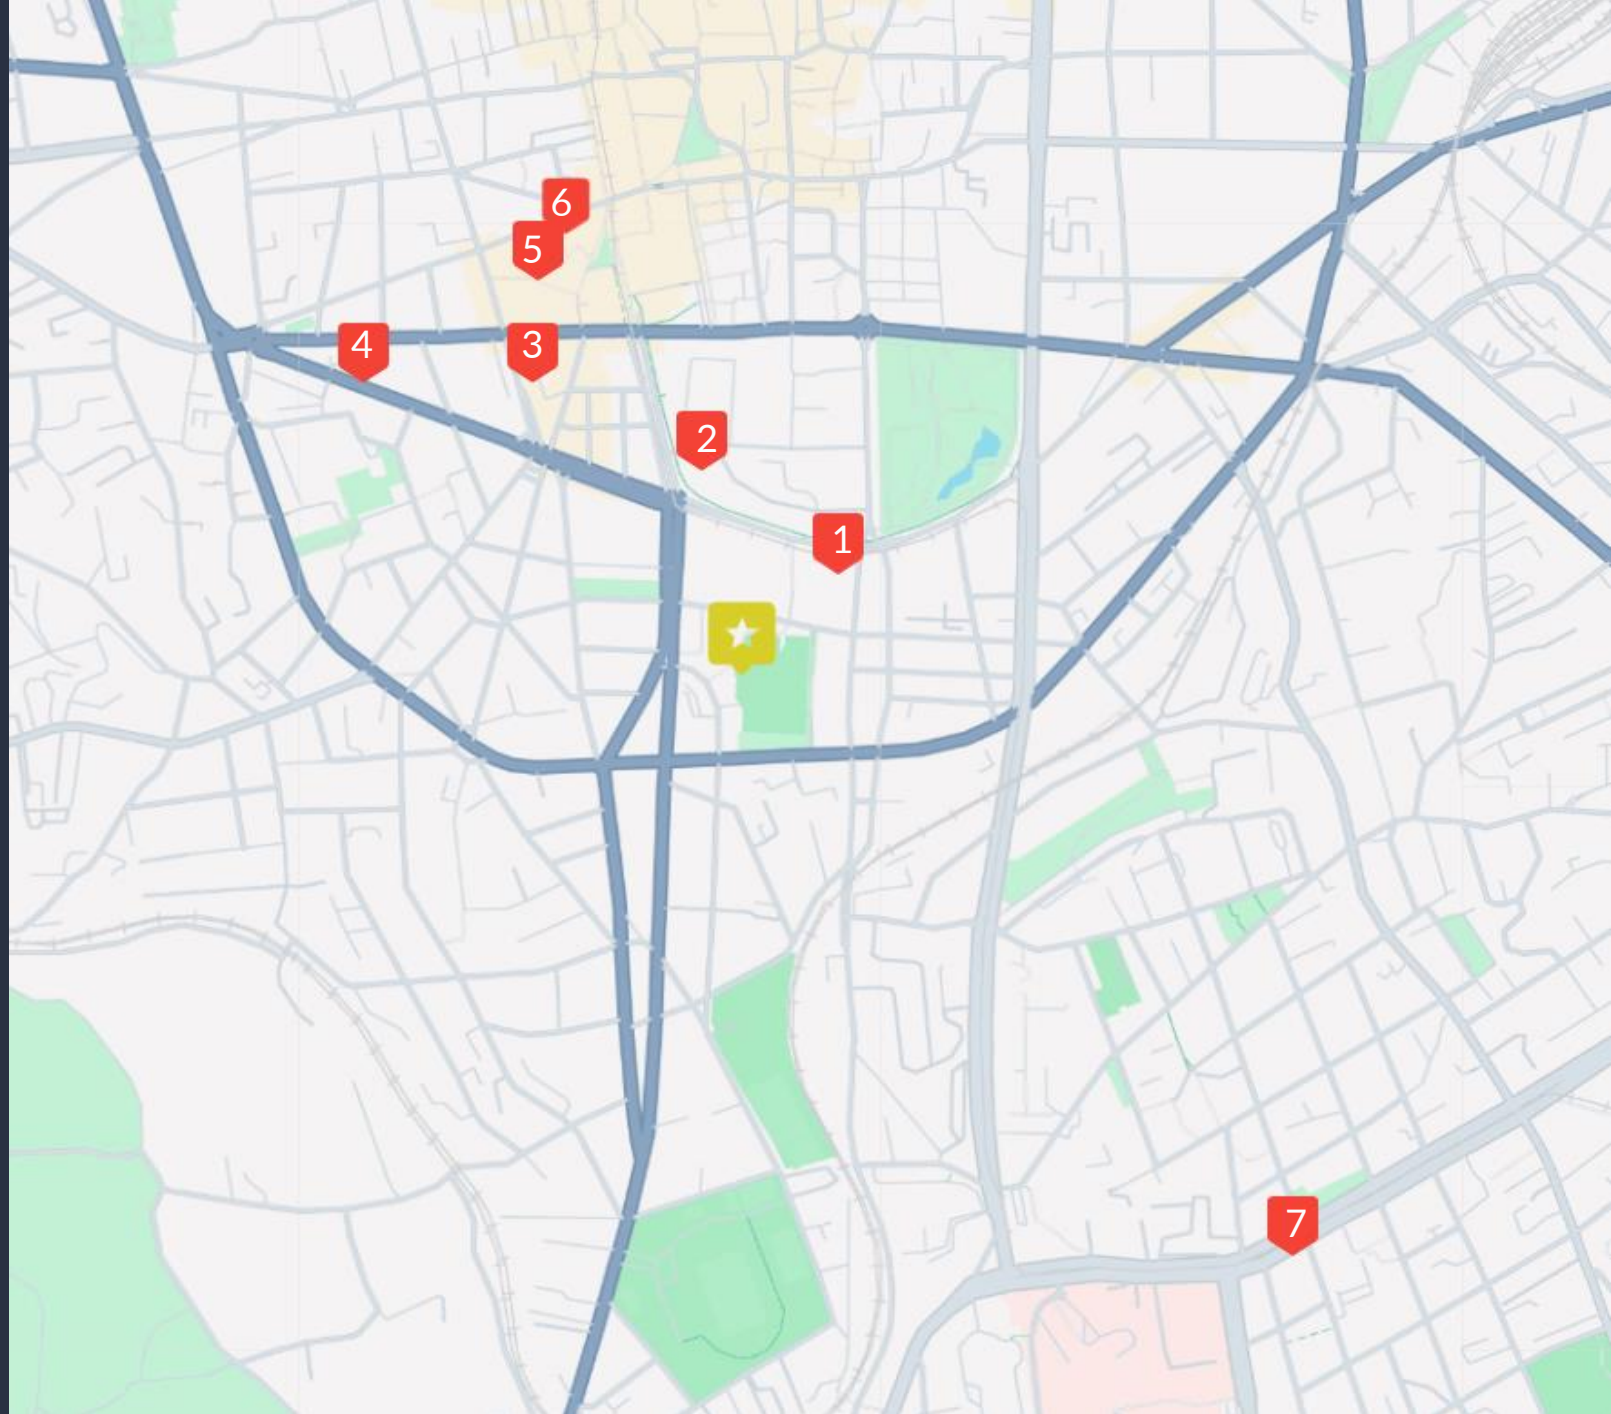

WORLD CHAMPIONSHIPS

Clermont-Ferrand 2027

Accomodation options

Mapping

Competition venue :

 Swimming pool Pierre de Coubertin

Hotels :

1. HOLIDAY INN****
2. OCEANIA HOTEL****
3. KYRIAD***
4. APPART'CITY***
5. APPART'HOTEL LES LAUREADES***
6. APPART'HOTEL PRIVILOGES***
7. ORIGINAL BOUTIQUE, MARMOTEL***